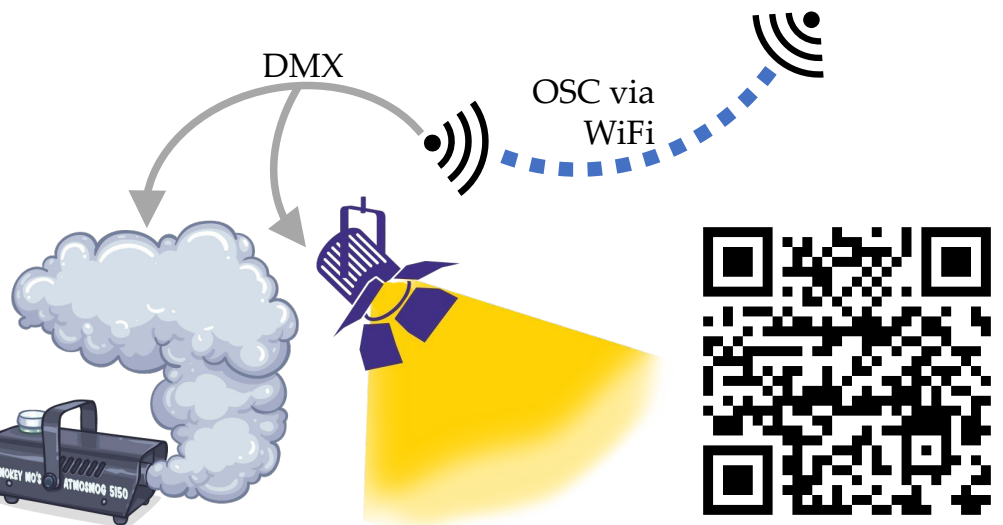

How does it work?

Nishal Silva: nishal.silva@unitn.it

Luca Turchet: luca.turchet@unitn.it

Creative, Intelligent & Multisensory Interactions Laboratory
Department of Information Engineering and Computer Science, University of Trento