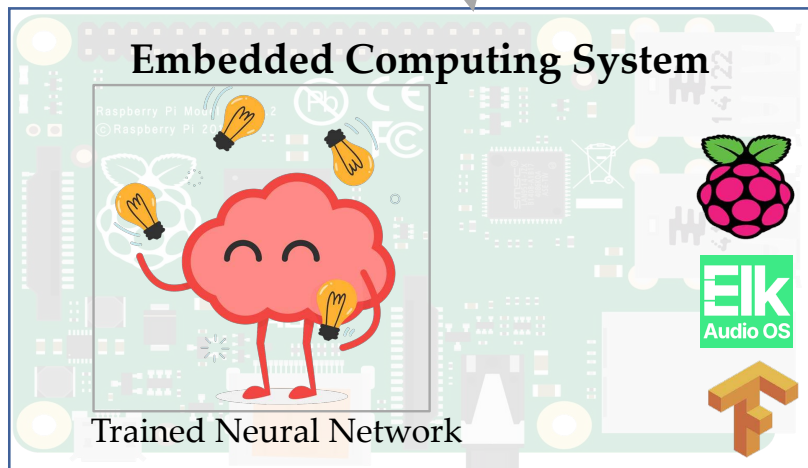

How does it work?

Nishal Silva: nishal.silva@unitn.it

Luca Turchet: luca.turchet@unitn.it

Creative, Intelligent & Multisensory Interactions Laboratory
Department of Information Engineering and Computer Science, University of Trento