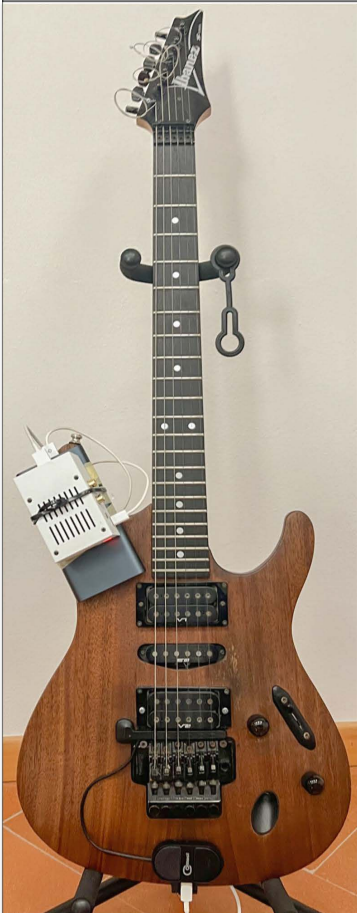

# A smart musical instrument-based real-time musical pattern detection system

Nishal Silva

Luca Turchet

An AI powered real-time pattern detection algorithm, hosted within a VST plugin: capable of controlling external peripherals wirelessly through musical phrases.

## The Smart Electric Guitar